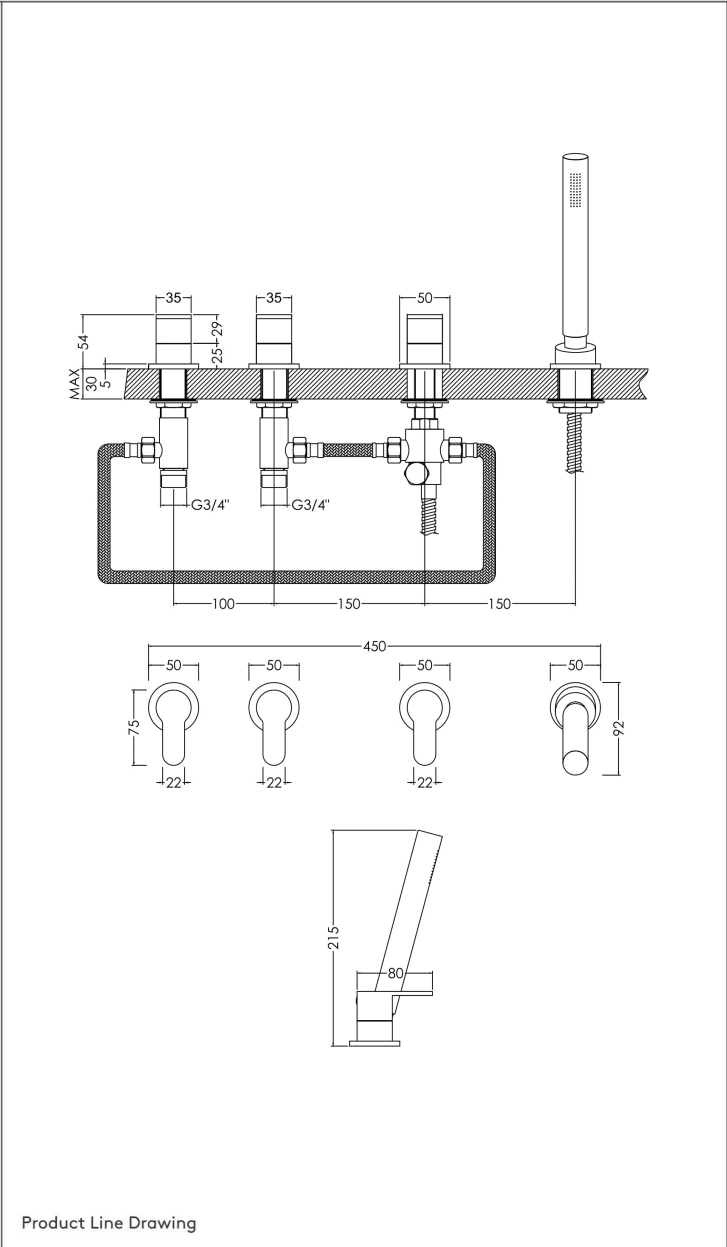

TECHNICAL DATA SHEET

BRASSWARE

TAB5125

Solitude D/M 4Th Bsm No Spout

PRODUCT DETAILS

Height:	54
Width:	435
Depth:	80
Length:	
Nett Weight:	2.63
Country of Origin:	United Kingdom
Fitting Instruction:	Yes
Product Material:	Brass/ABS
Control Type:	Manual
Waste Included:	Waste Not Included
WRAS Approval:	No
WRAS Approval No:	N/A
Operating Pressure (Bar):	3
Flow Rate (Bar/Ltr per min):	0.1/ 4.5 0.5/ 9.8 1/ 13.9 2/ 19.7 3/ 24
Valve/Cartridge Type:	1/4 Turn Ceramic Disc
Colour/Finish:	Chrome
Mount Type:	Deck
Waste Type:	Not Applicable
Pipe Size:	3/4"
Pipe Centres:	150

PACKAGING DETAILS

Height:	85
Width:	390
Length:	460
Gross Weight:	2.63
Box Colour:	White Cardboard Box
Box Quantity:	1
Label Colour:	White Label
Label Size:	100 x 50
Label Quantity:	1
Barcode:	5056211808213

Product Image

Product Line Drawing